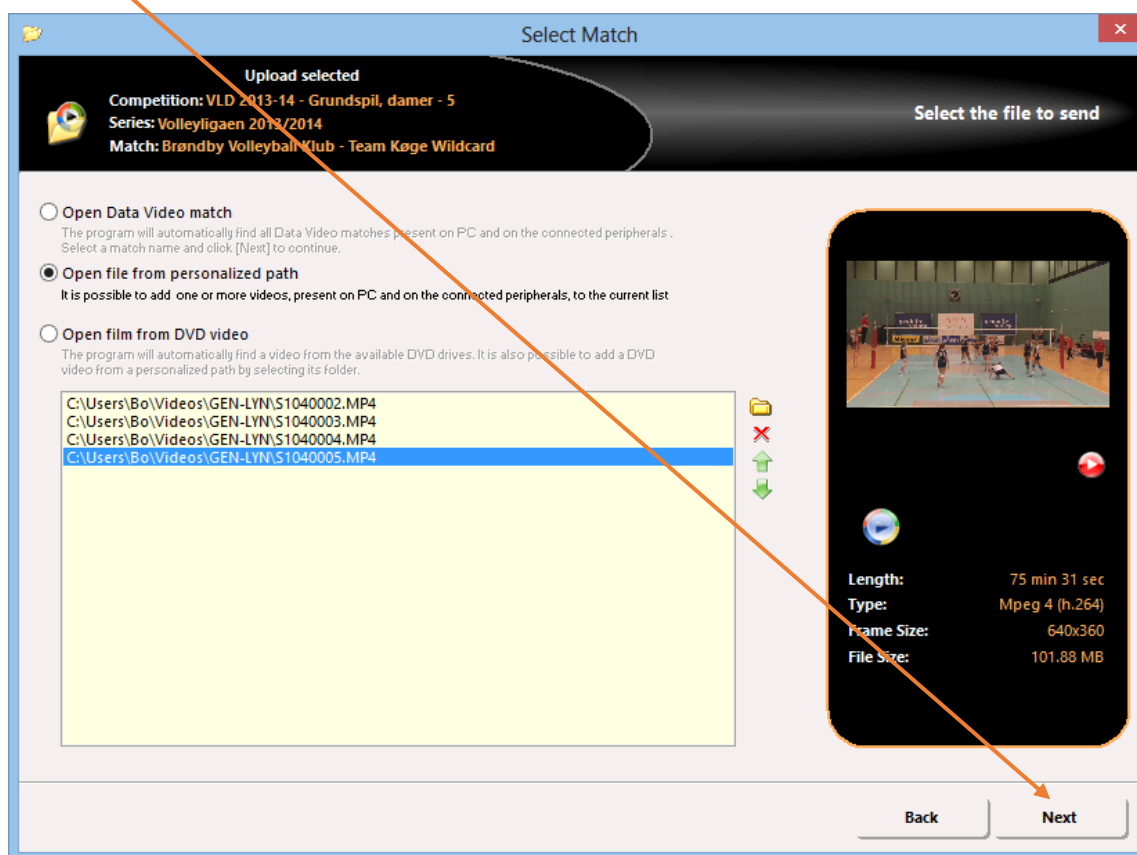

DVBF-quickguide til VolleyLiga-klubbernes brug af DataProject-programmer

Hvis kampen består af flere filer vælges de en efter en i den kronologiske rækkefølge og der klikkes på **Next**