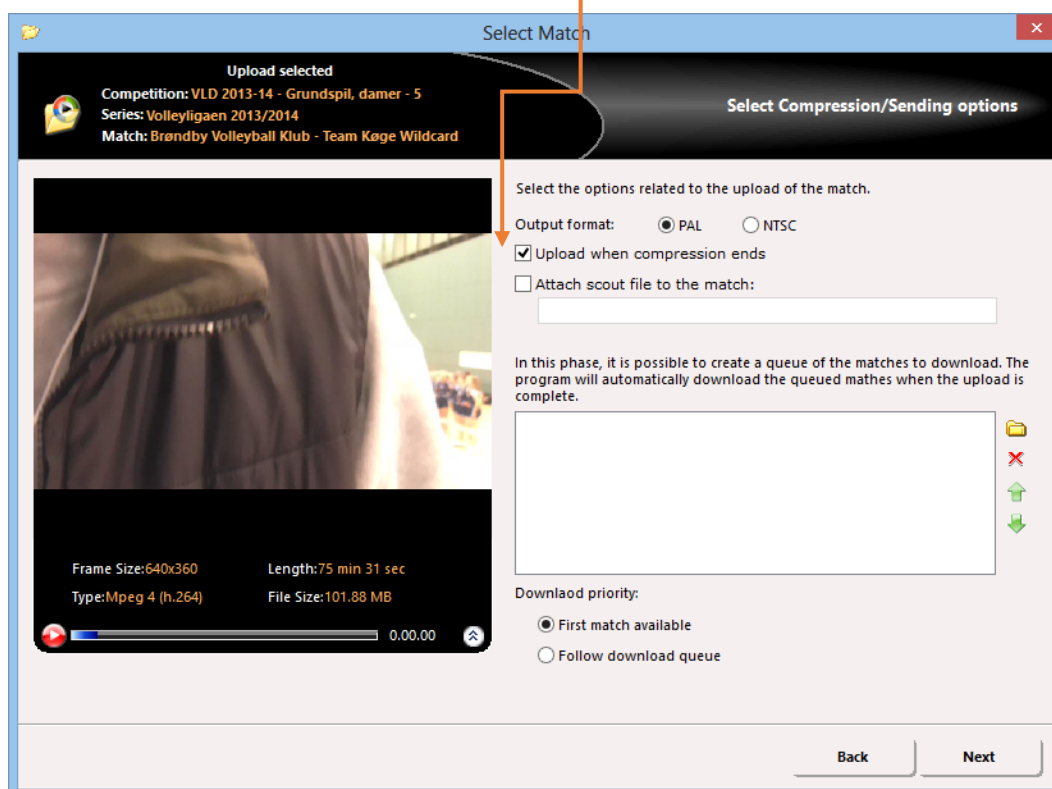

DVBF-quickguide til VolleyLiga-klubbernes brug af DataProject-programmer

I det næstsidste billede kan man vælge at markere hér – så uploades video-filen automatisk når komprimeringen er slut. Klik **Next**