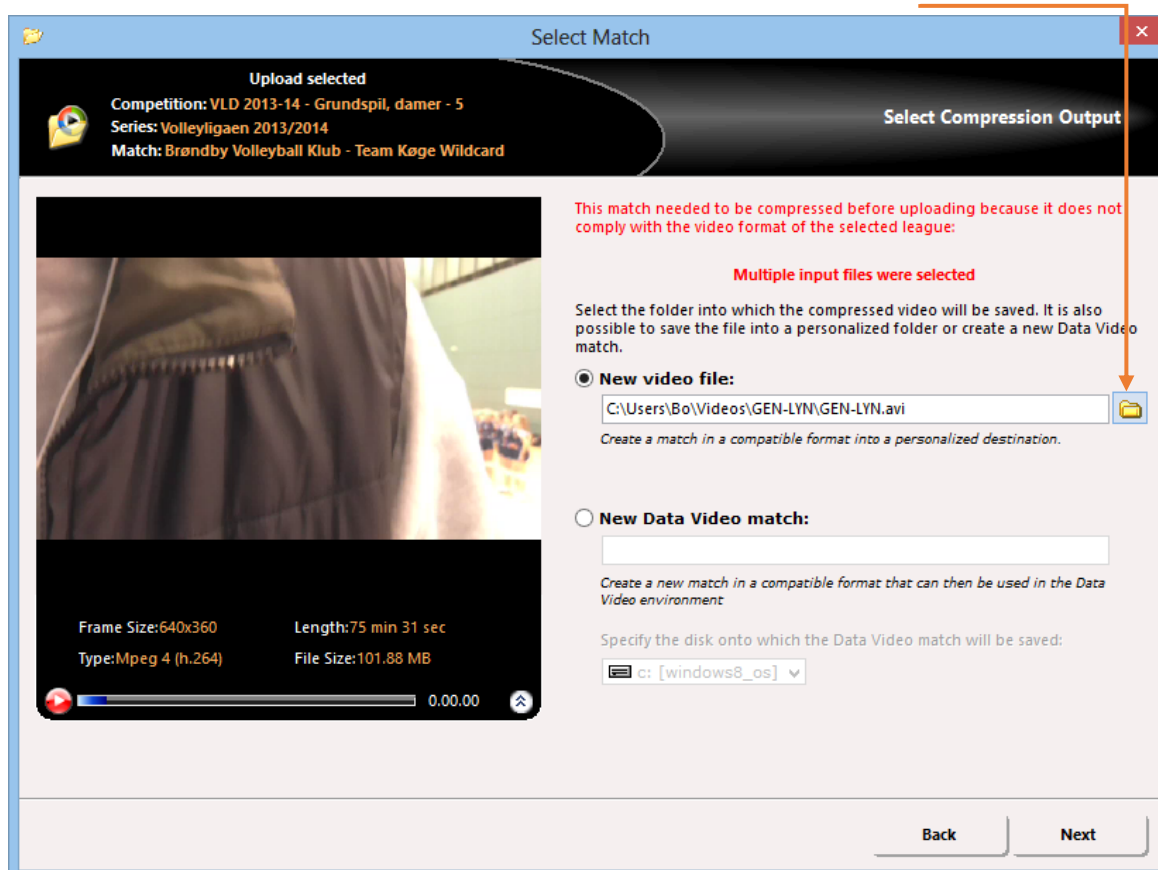

VideoSharing vil altid komprimere video-filen og gemme den i et forudbestemt format. Angiv hvor denne fil skal ligge og hvad den skal hedde; igen ved at klikke på den gule folder – klik **Next**